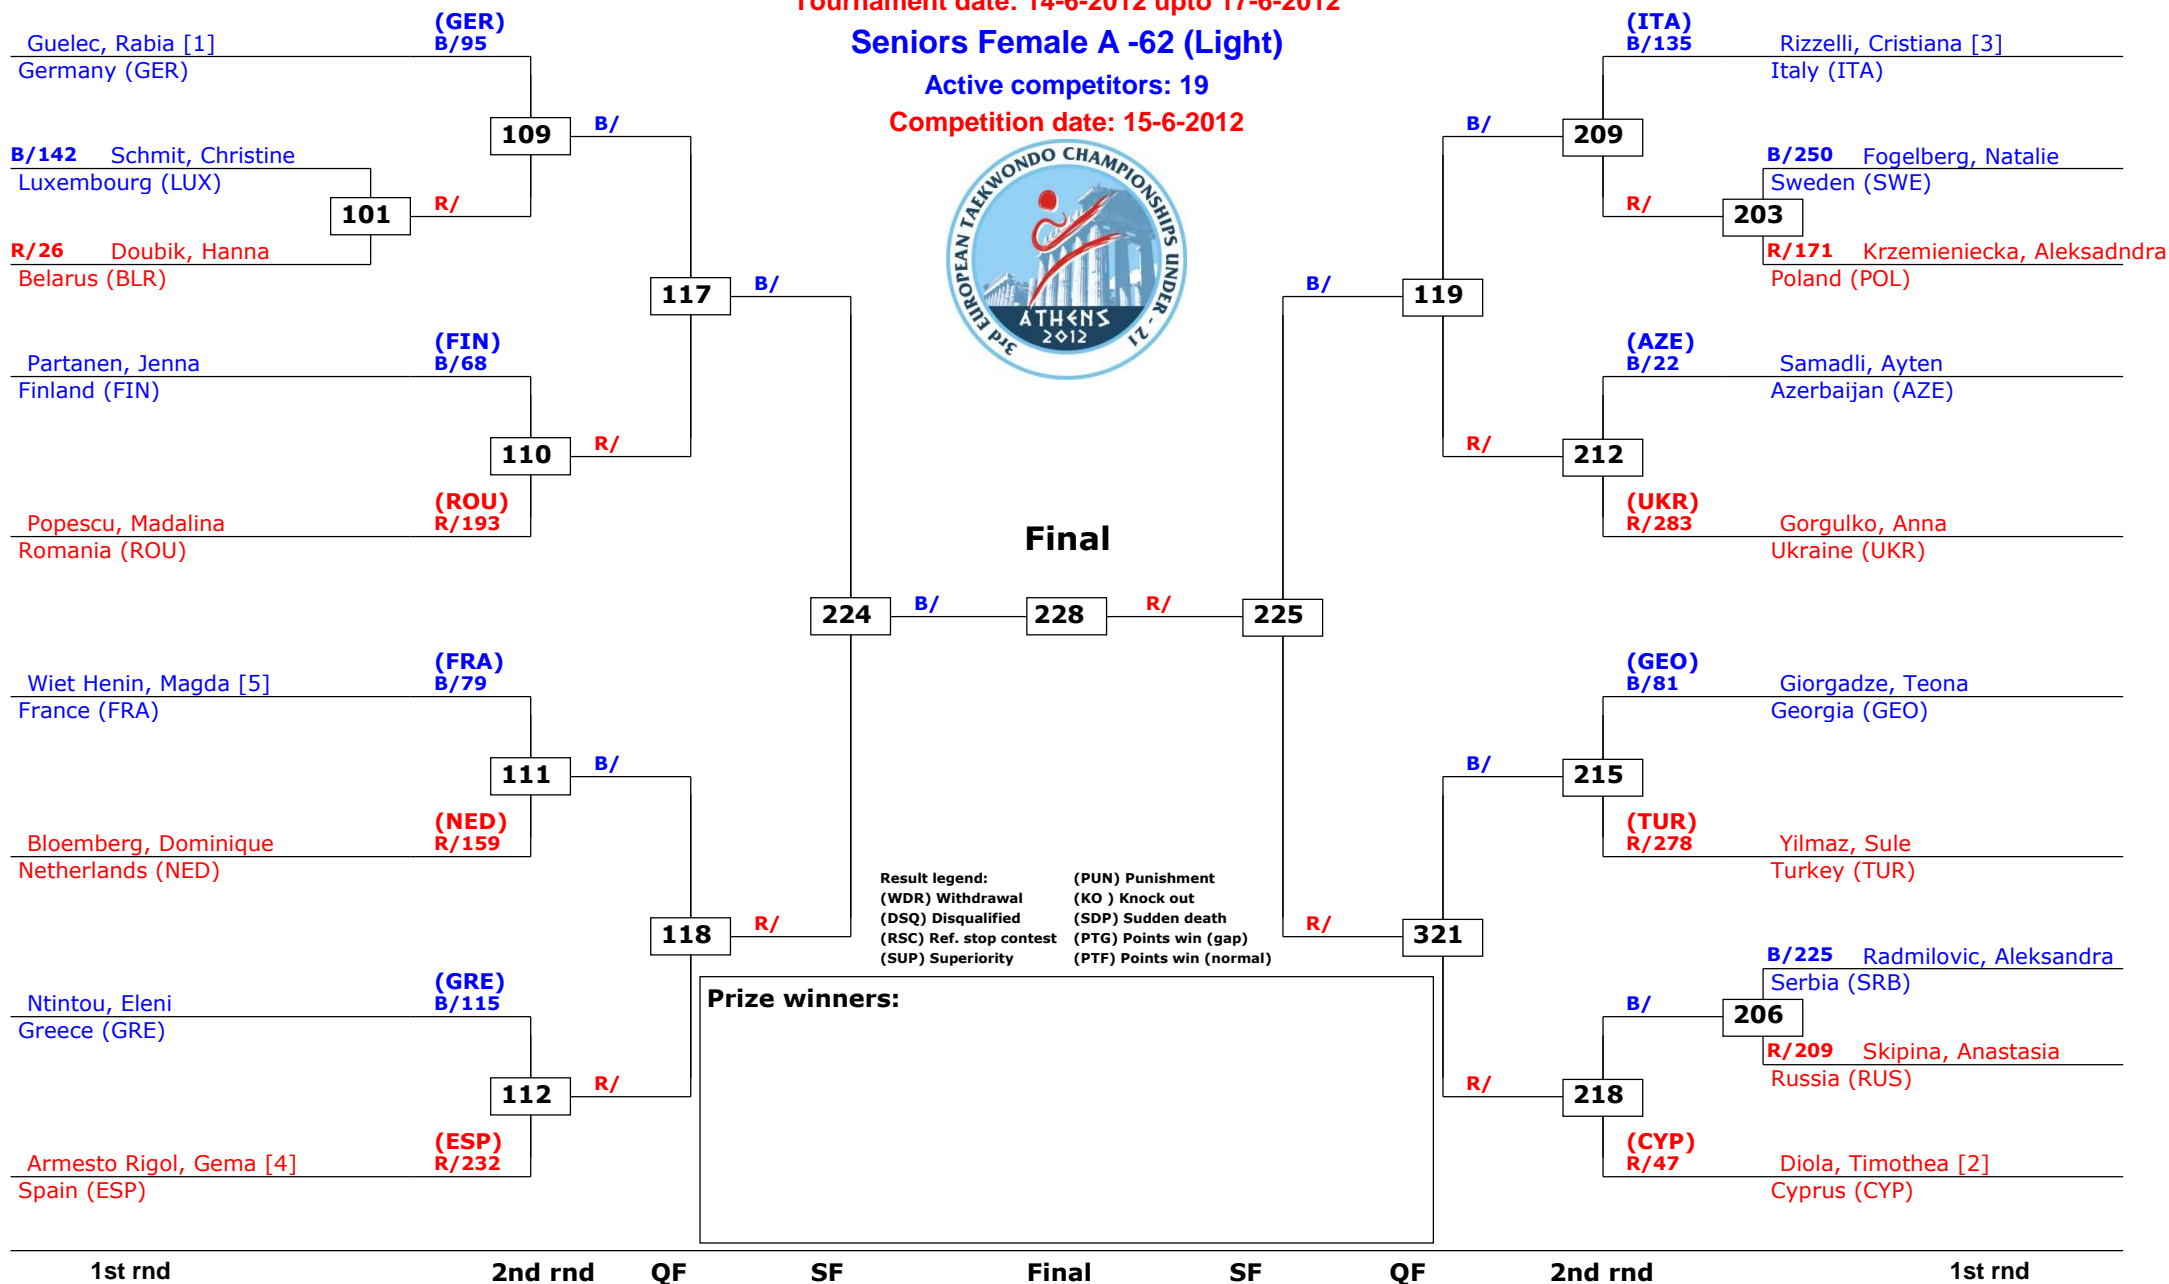

Athens, Greece

Tournament date: 14-6-2012 upto 17-6-2012

Seniors Male A -80 (Welter)

Active competitors: 19

Competition date: 15-6-2012

European Championships Seniors sub 21

Athens, Greece

Tournament date: 14-6-2012 upto 17-6-2012

Seniors Female A -62 (Light)

Active competitors: 19

Competition date: 15-6-2012

European Championships Seniors sub 21

Athens, Greece

Tournament date: 14-6-2012 upto 17-6-2012

Seniors Female A -67 (Welter)

Active competitors: 15

Competition date: 15-6-2012

Final

Result legend: (PUN) Punishment
 (WDR) Withdrawal (KO) Knock out
 (DSQ) Disqualified (SDP) Sudden death
 (RSC) Ref. stop contest (PTG) Points win (gap)
 (SUP) Superiority (PTF) Points win (normal)