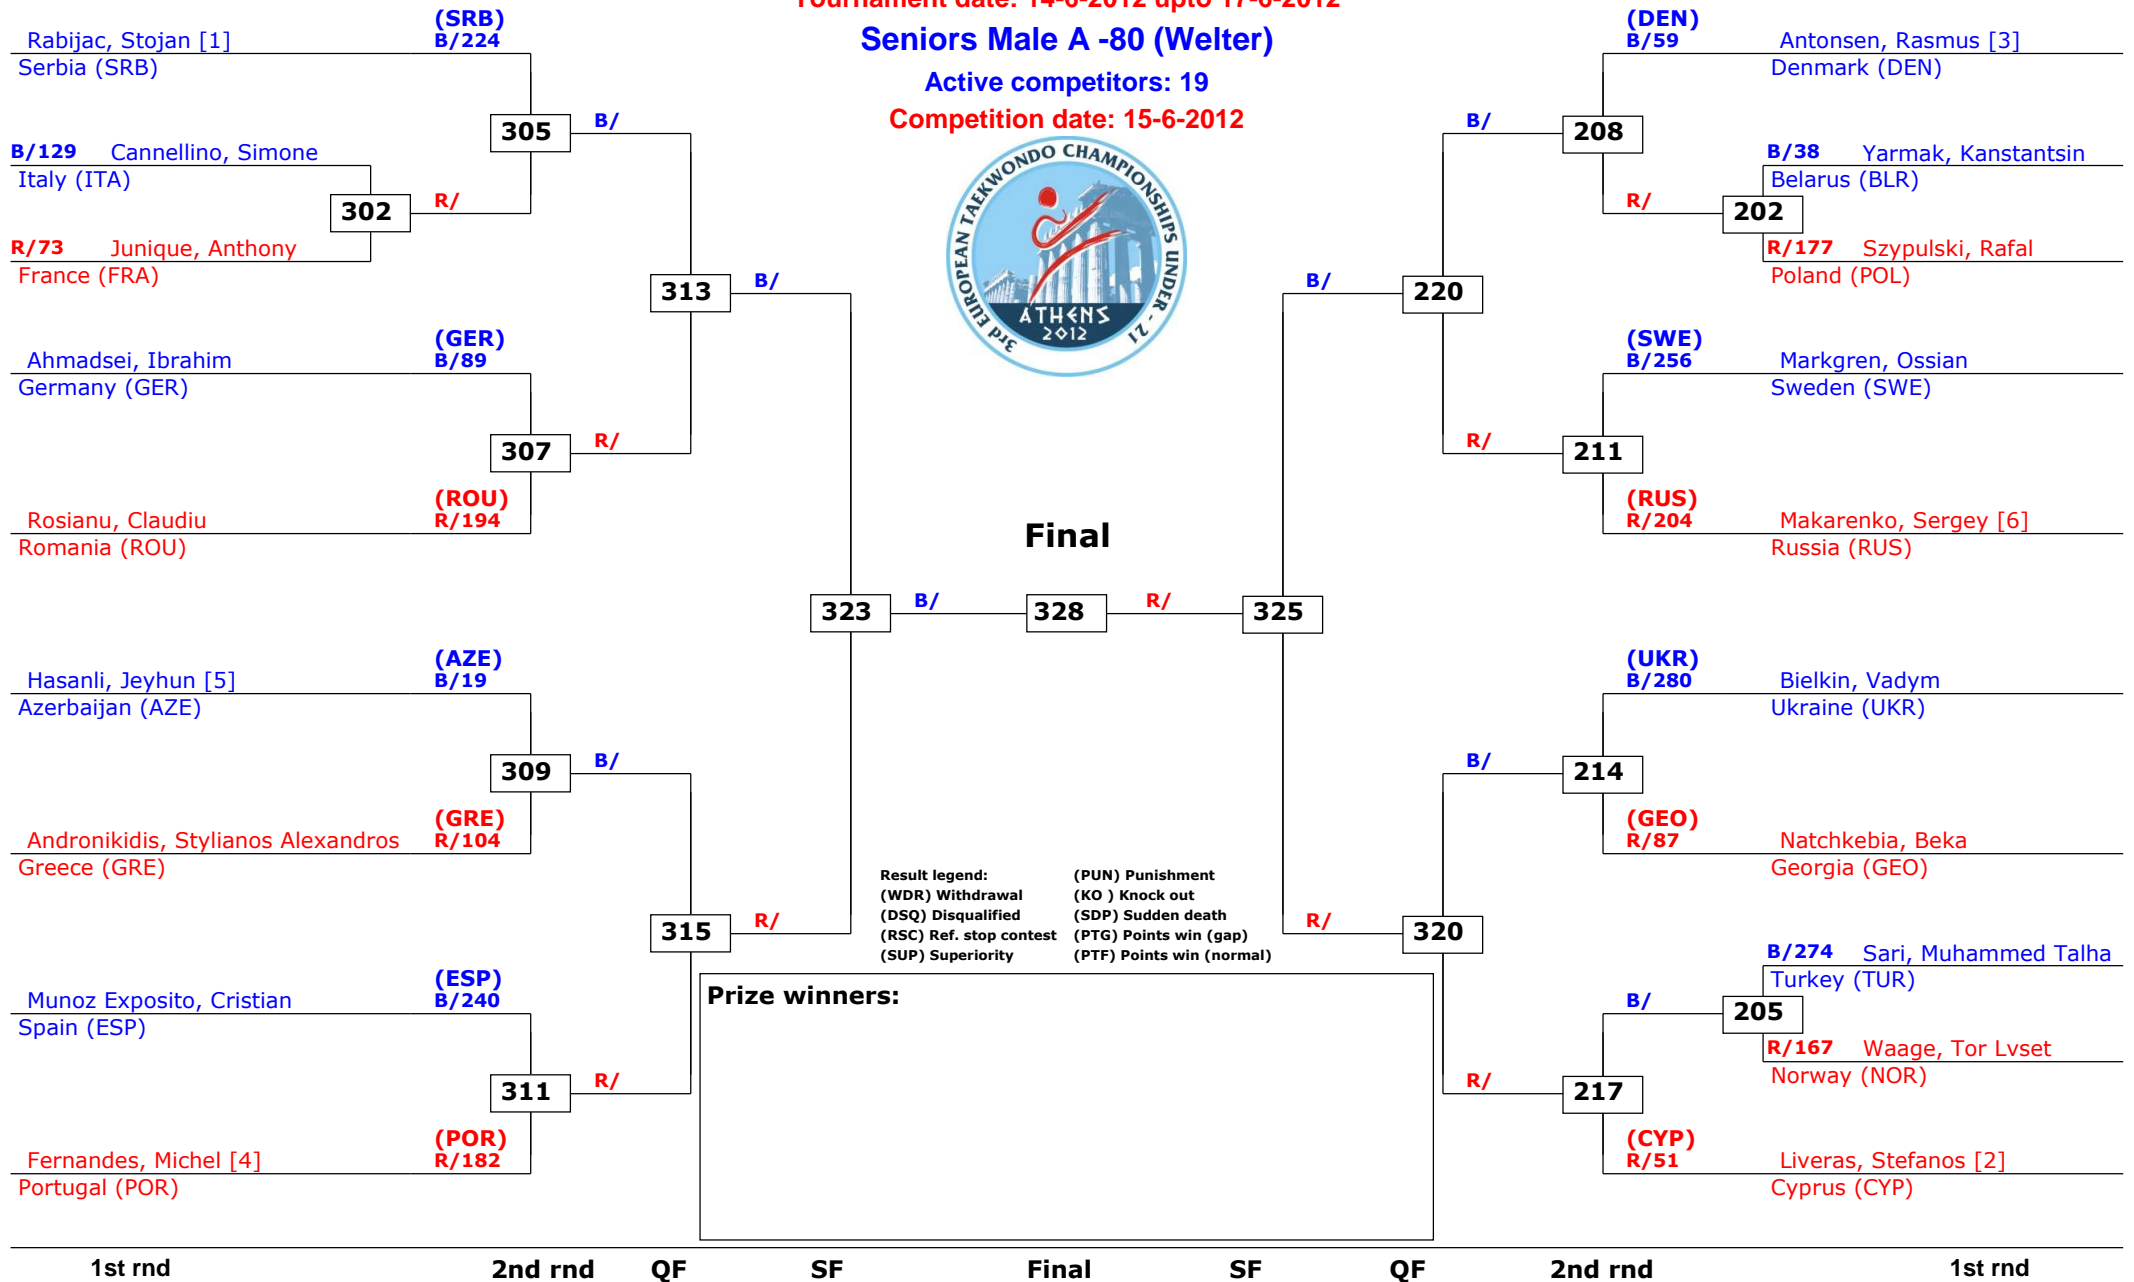

European Championships Seniors sub 21

Athens, Greece

Tournament date: 14-6-2012 upto 17-6-2012

Seniors Male A -74 (Light)

Active competitors: 20

Competition date: 15-6-2012

European Championships Seniors sub 21

Athens, Greece

Tournament date: 14-6-2012 upto 17-6-2012

Seniors Male A -80 (Welter)

Active competitors: 19

Competition date: 15-6-2012

European Championships Seniors sub 21

Athens, Greece

Tournament date: 14-6-2012 upto 17-6-2012

Competition date: 15-6-2012

Final

Result legend: (PUN) Punishment
 (WDR) Withdrawal (KO) Knock out
 (DSQ) Disqualified (SDP) Sudden death
 (RSC) Ref. stop contest (PTG) Points win (gap)
 (SUP) Superiority (PTF) Points win (normal)