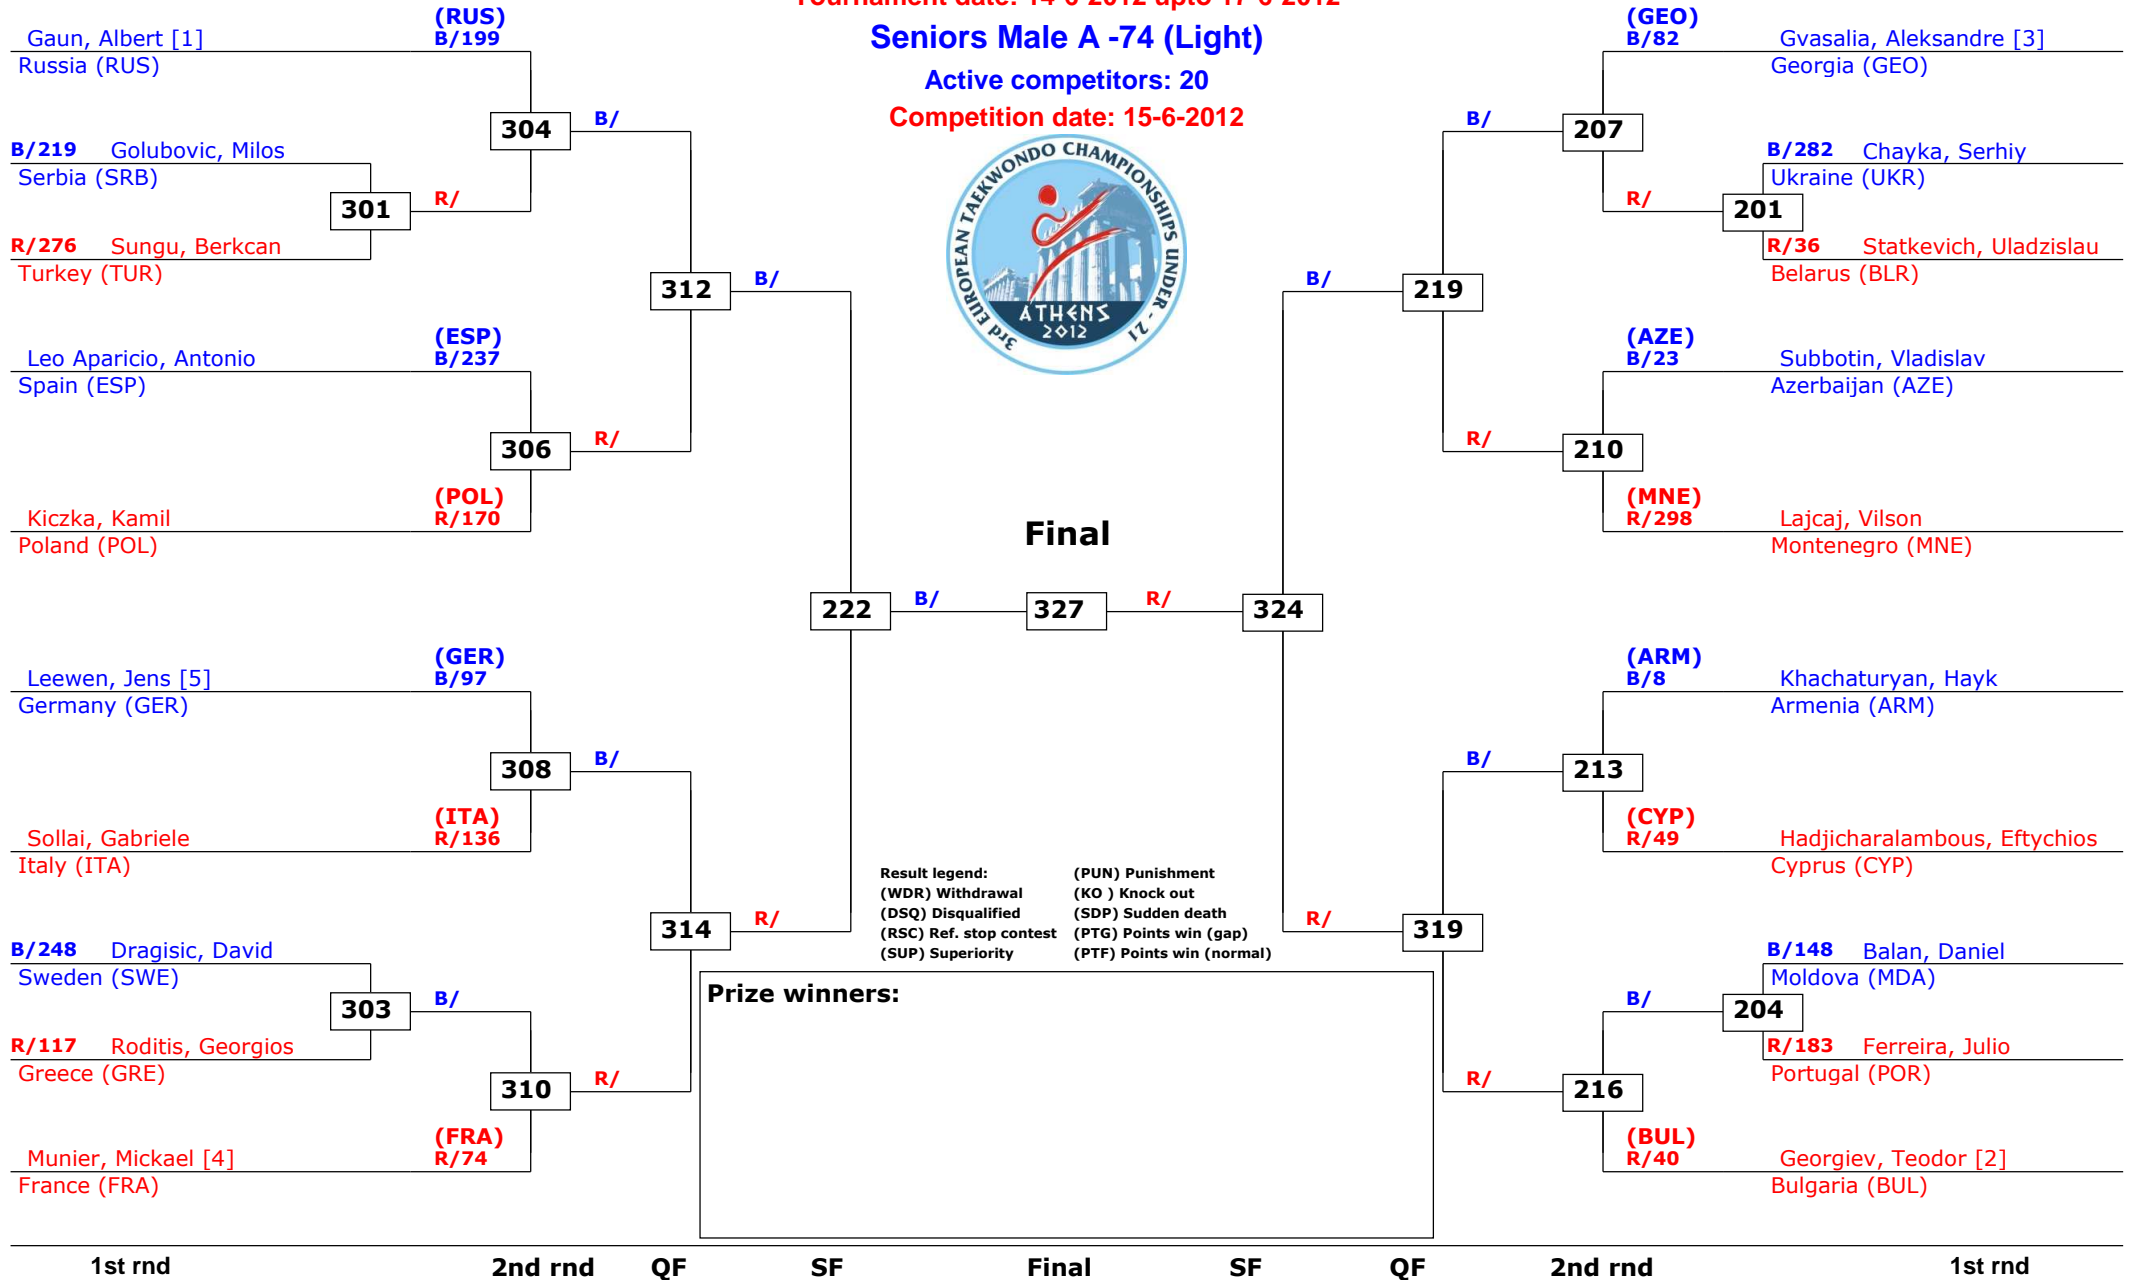

European Championships Seniors sub 21

Athens, Greece

Tournament date: 14-6-2012 upto 17-6-2012

Seniors Male A -74 (Light)

Active competitors: 20

Competition date: 15-6-2012

European Championships Seniors sub 21

Athens, Greece

Tournament date: 14-6-2012 upto 17-6-2012

Seniors Male A -80 (Welter)

Active competitors: 19

Competition date: 15-6-2012

European Championships Seniors sub 21

Athens, Greece

Tournament date: 14-6-2012 upto 17-6-2012

Competition date: 15-6-2012

Final

Result legend: (PUN) Punishment
 (WDR) Withdrawal (KO) Knock out
 (DSQ) Disqualified (SDP) Sudden death
 (RSC) Ref. stop contest (PTG) Points win (gap)
 (SUP) Superiority (PTF) Points win (normal)