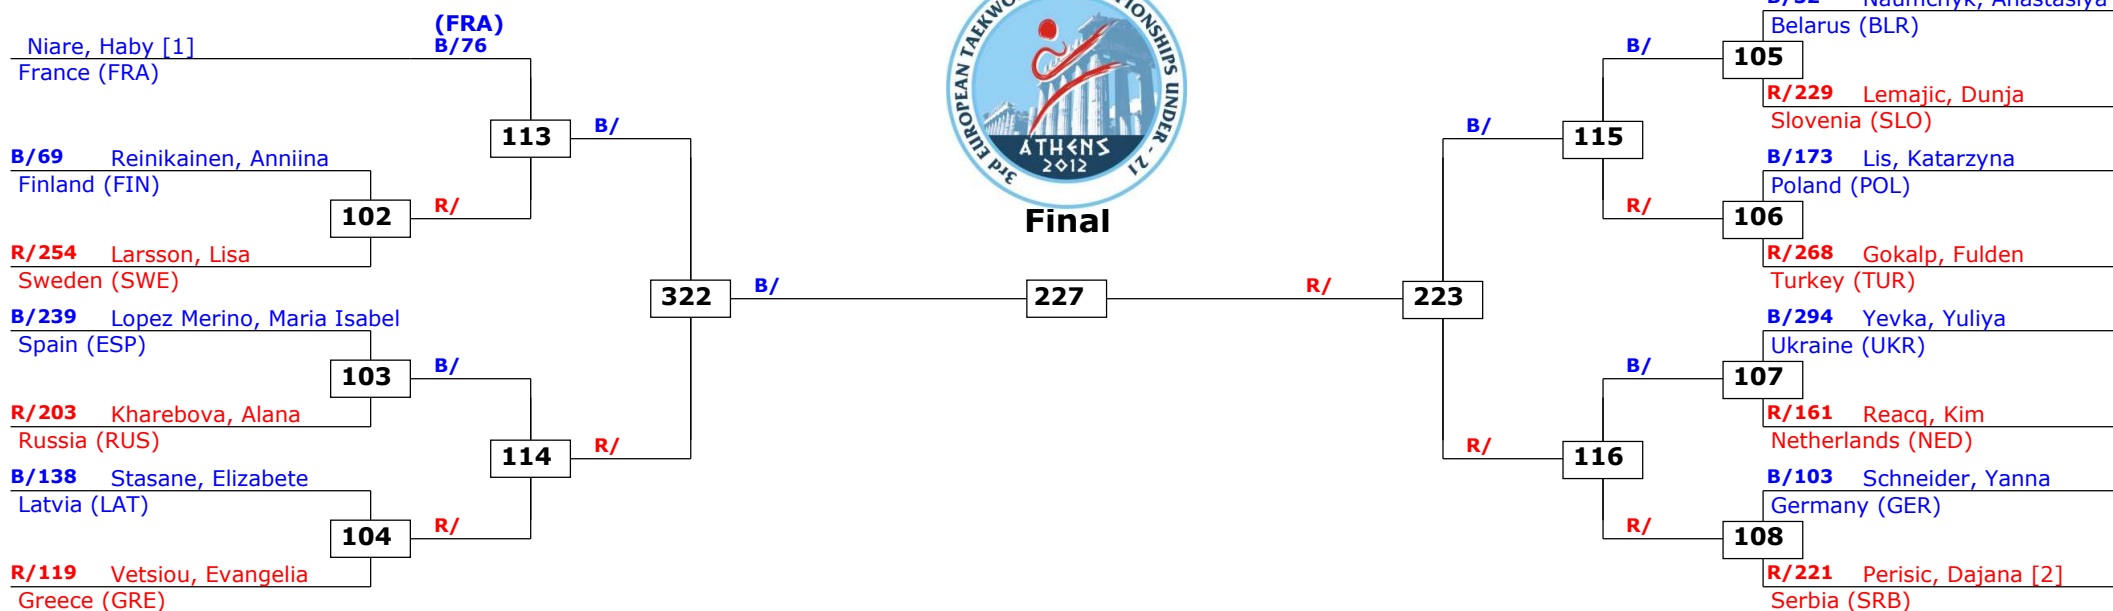

Seniors Female A -62 (Light)

Active competitors: 19

Competition date: 15-6-2012

European Championships Seniors sub 21

Athens, Greece

Tournament date: 14-6-2012 upto 17-6-2012

Seniors Female A -67 (Welter)

Active competitors: 15

Competition date: 15-6-2012

Final

Result legend: (PUN) Punishment
 (WDR) Withdrawal (KO) Knock out
 (DSQ) Disqualified (SDP) Sudden death
 (RSC) Ref. stop contest (PTG) Points win (gap)
 (SUP) Superiority (PTF) Points win (normal)